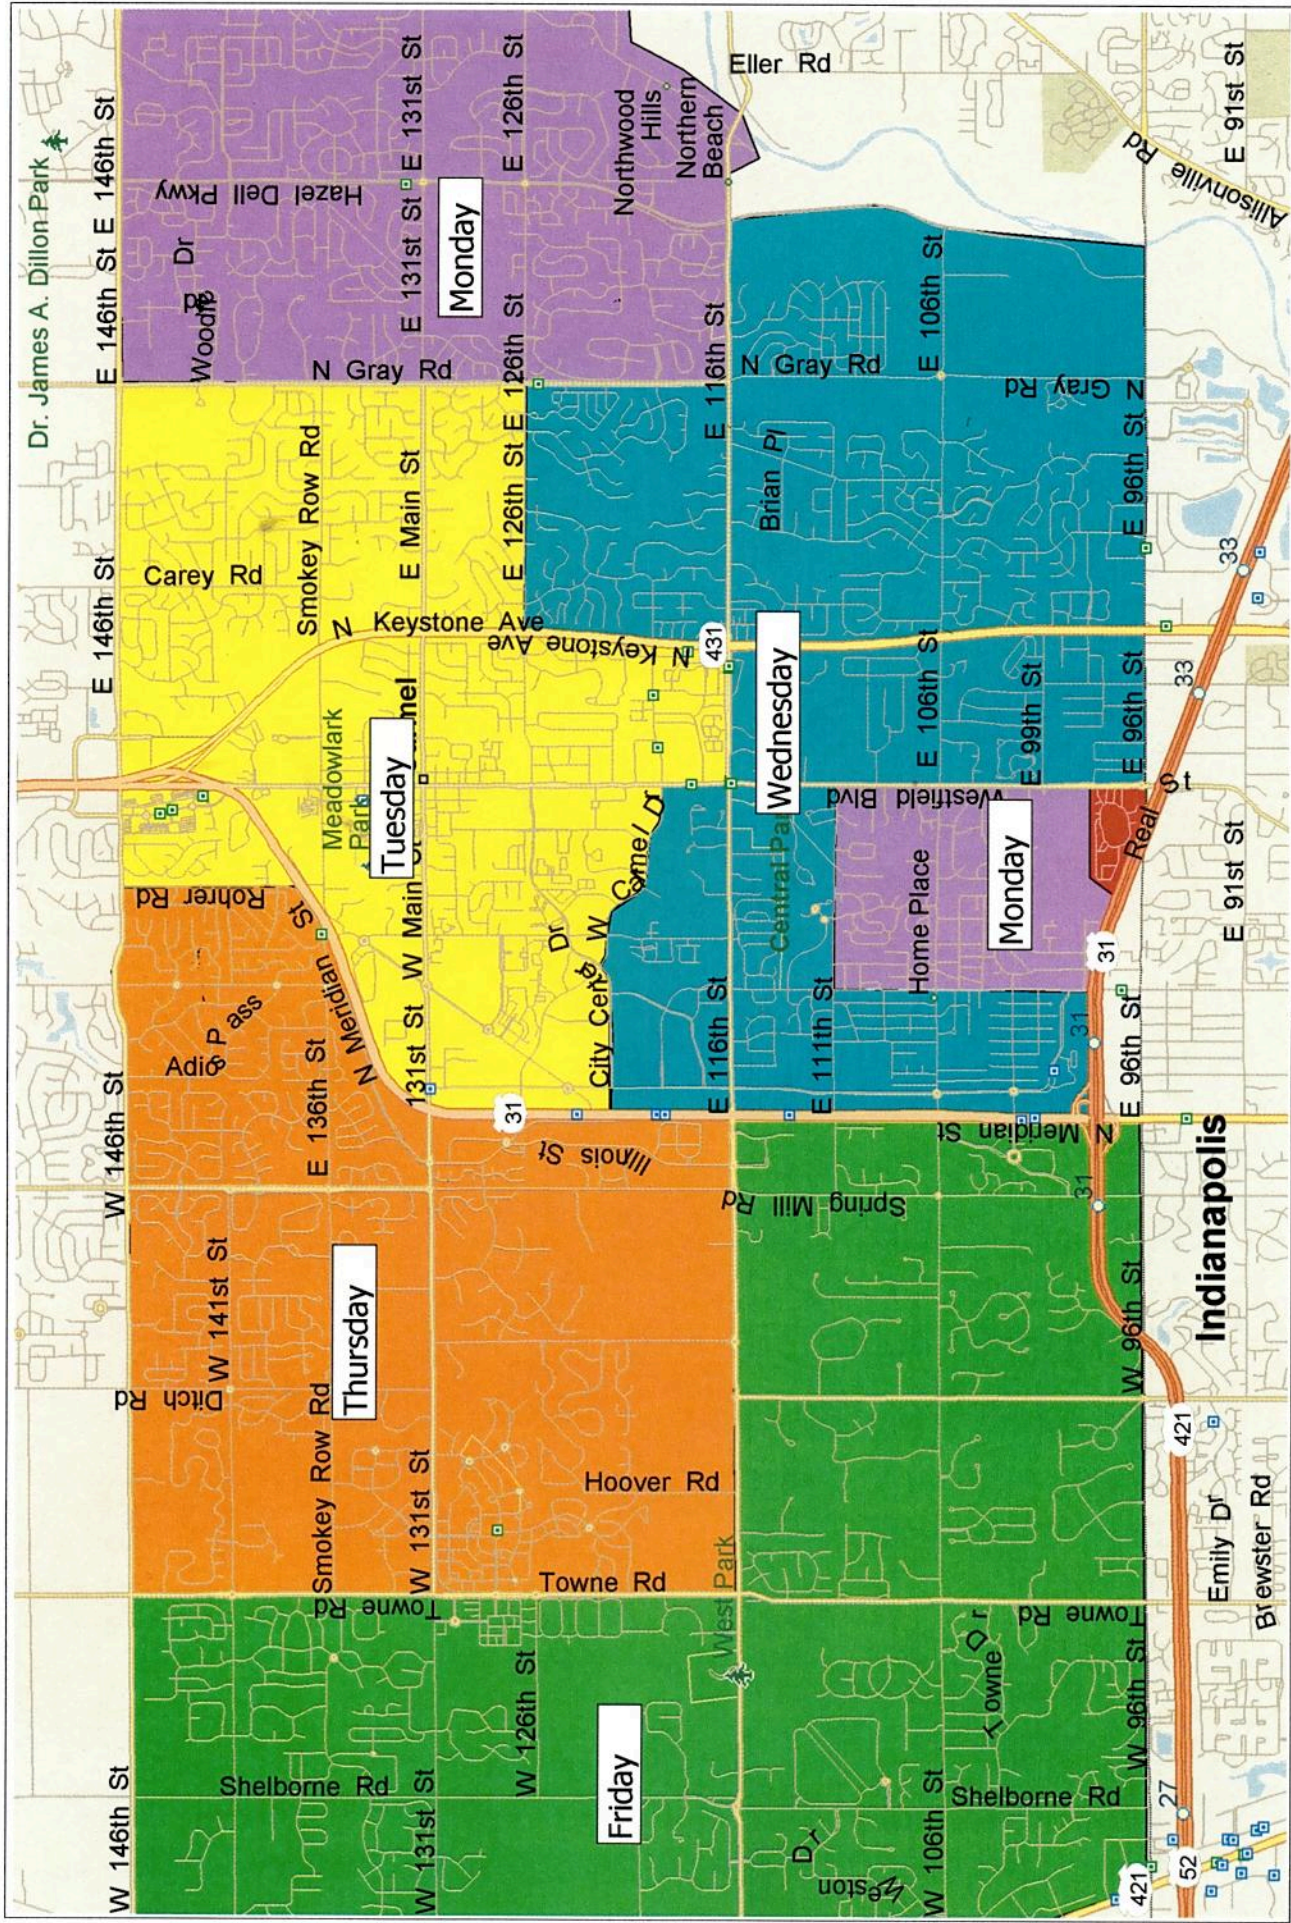

Carmel Route Borders

0 mi 1 2 3

Copyright © and (P) 1988-2010 Microsoft Corporation and/or its suppliers. All rights reserved. <http://www.microsoft.com/mappoint/>
 Certain mapping and direction data © 2010 NAVTEQ. All rights reserved. The Data for areas of Canada includes information taken with permission from Canadian authorities, including © Her Majesty the Queen in Right of Canada. © Queen's Printer for Ontario. NAVTEQ and NAVTEQ ON BOARD are trademarks of NAVTEQ. © 2010 Tele Atlas North America, Inc. All rights reserved. Tele Atlas and Tele Atlas North America are trademarks of Tele Atlas, Inc. © 2010 by Applied Geographic Systems. All rights reserved.